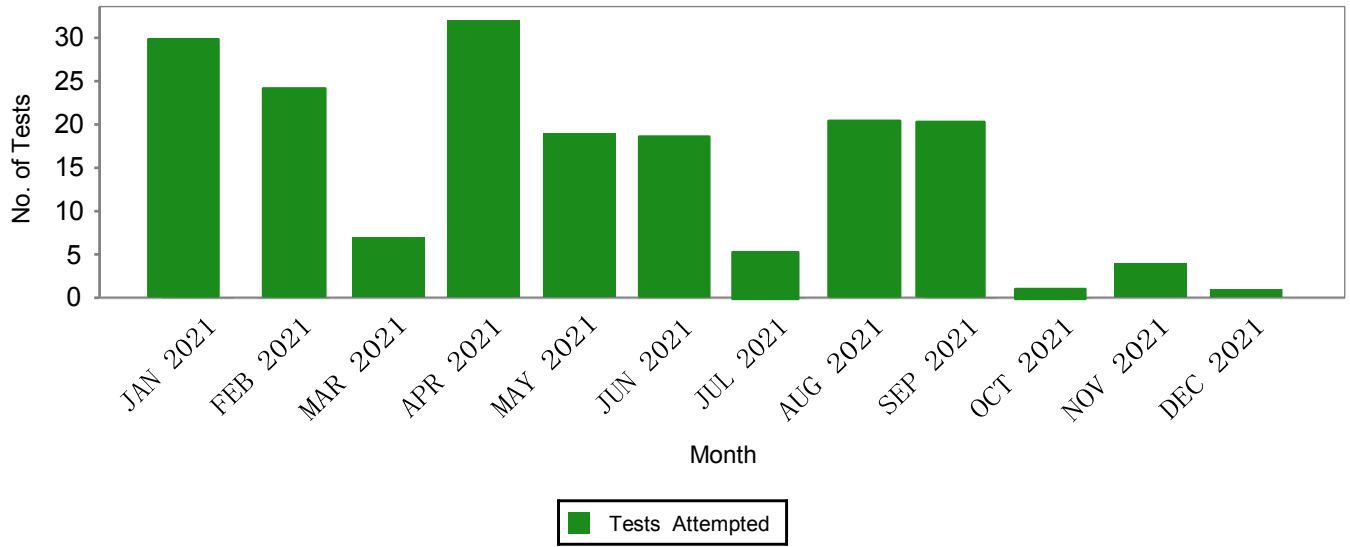

### Month Wise Test Analysis

Month Wise Test Analysis of last 12 months From JAN 2021 To DEC 2021

Month	No. of Tests Attempted
JAN 2021	29
FEB 2021	24
MAR 2021	7
APR 2021	32
MAY 2021	19
JUN 2021	19
JUL 2021	7
AUG 2021	20
SEP 2021	20
OCT 2021	1
NOV 2021	4
DEC 2021	1