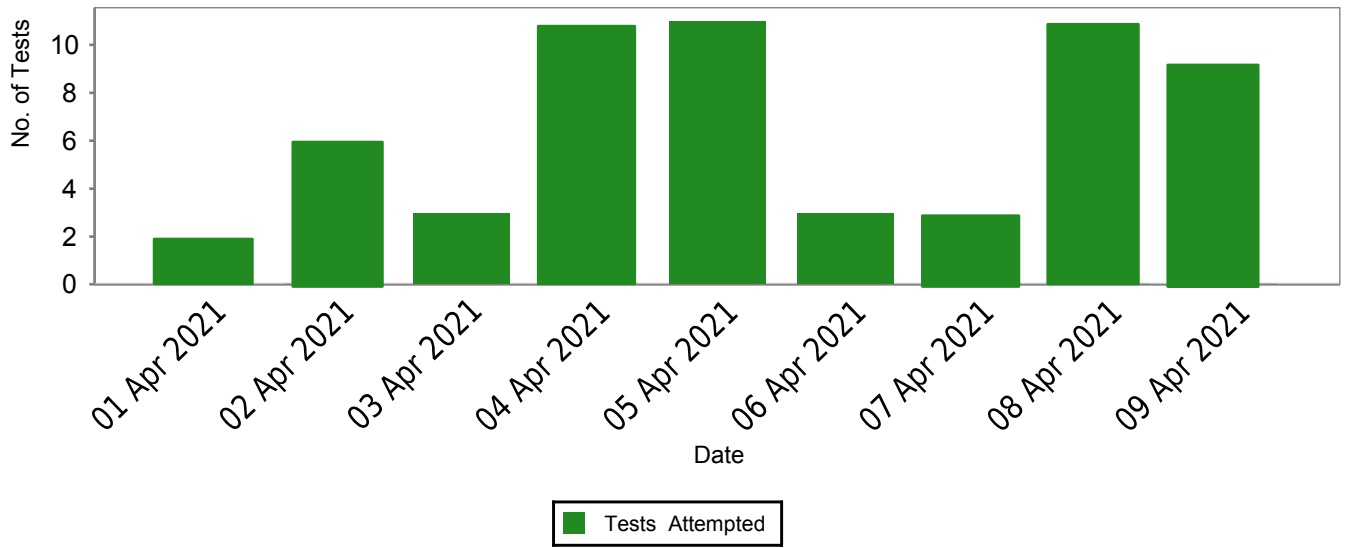

Date Wise Test Analysis

Date Wise Test Analysis From 01 Apr 2021 To 09 Apr 2021

Date	No. of Tests Attempted
01 Apr 2021	2
02 Apr 2021	6
03 Apr 2021	3
04 Apr 2021	11
05 Apr 2021	11
06 Apr 2021	3
07 Apr 2021	3
08 Apr 2021	11
09 Apr 2021	9