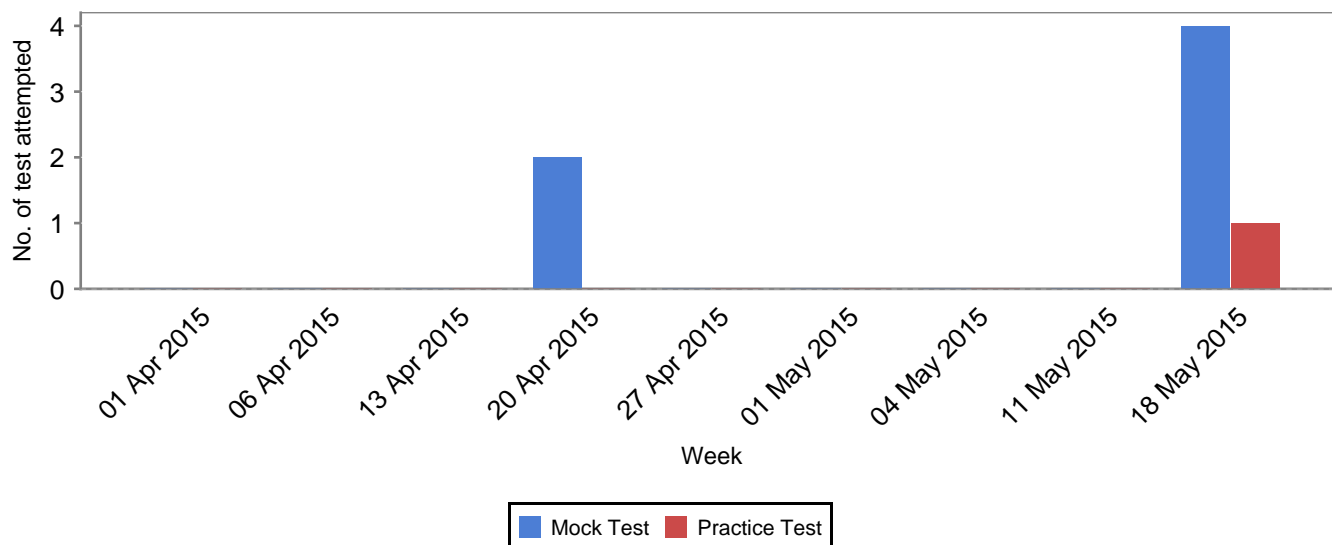

Week Wise Test Analysis

Student Name : Gargi Joshi

Week Wise Test Analysis From 01 Apr 2015 To 18 May 2015

Date	Total Mock Test	Total Practice Test
01 Apr 2015	0	0
06 Apr 2015	0	0
13 Apr 2015	0	0
20 Apr 2015	2	0
27 Apr 2015	0	0
01 May 2015	0	0
04 May 2015	0	0
11 May 2015	0	0
18 May 2015	4	1