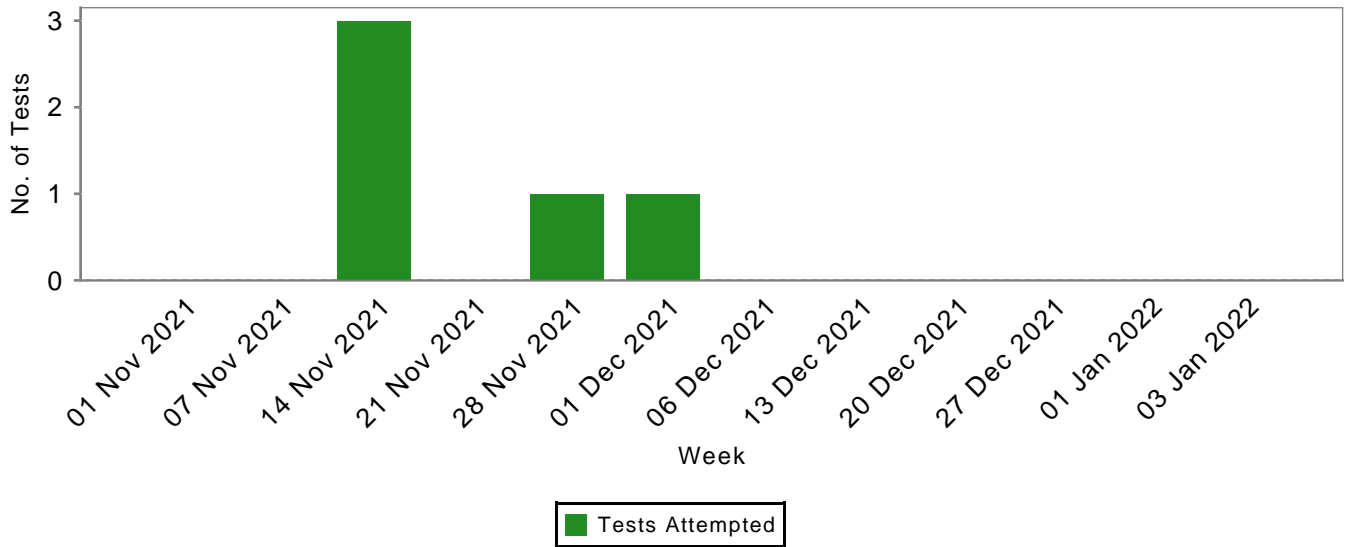

Week Wise Test Analysis

Week Wise Test Analysis of last 12 weeks From 01 Nov 2021 To 03 Jan 2022

Starting Date of Week	No. of Tests Attempted
01 Nov 2021	0
07 Nov 2021	0
14 Nov 2021	3
21 Nov 2021	0
28 Nov 2021	1
01 Dec 2021	1
06 Dec 2021	0
13 Dec 2021	0
20 Dec 2021	0
27 Dec 2021	0
01 Jan 2022	0
03 Jan 2022	0